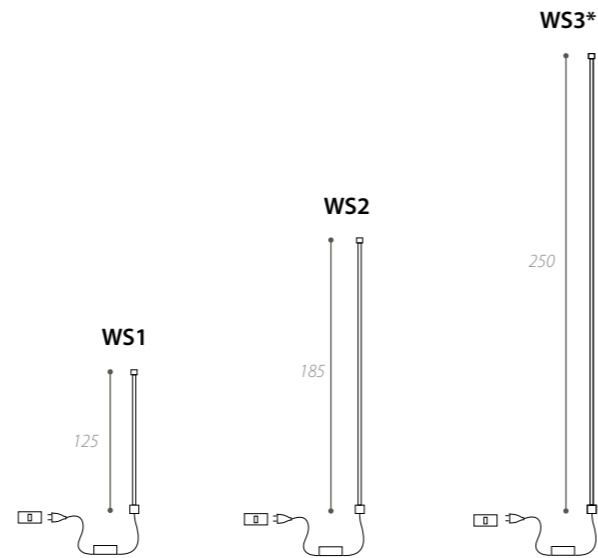

SCHEDA TECNICA  
ARCHETTO FLEXIBLE®

design Gianfranco Marabese 2021

# ARCHETTO FLEXIBLE

Barra in acciaio armonico e strip LED incorporate/  
Flexible steel bar and LED strip integrated/

Direzione Luminosa/  
Light's direction

WA/WR/WS: Particolare dell'attacco  
WA/WR/WS: Mounting's detail

WR3\*/WS3\*: solo per uso a parete in verticale e soffitto  
WR3\*/WS3\*: only as vertical wall and ceiling use

WR1 3k white	34W-1185Lm	24v	Driver needed not included
WR1 4k white	34W-1185Lm	24v	Driver needed not included
WR1 RGB	23W	24v	Driver needed not included
WR2 3k white	50W-1800Lm	24v	Driver needed not included
WR2 4k white	50W-1800Lm	24v	Driver needed not included
WR2 RGB	35W	24v	Driver needed not included
WR3 3k white	70W-2470Lm	24v	Driver needed not included
WR3 4k white	70W-2470Lm	24v	Driver needed not included
WR3 RGB	48W	24v	Driver needed not included