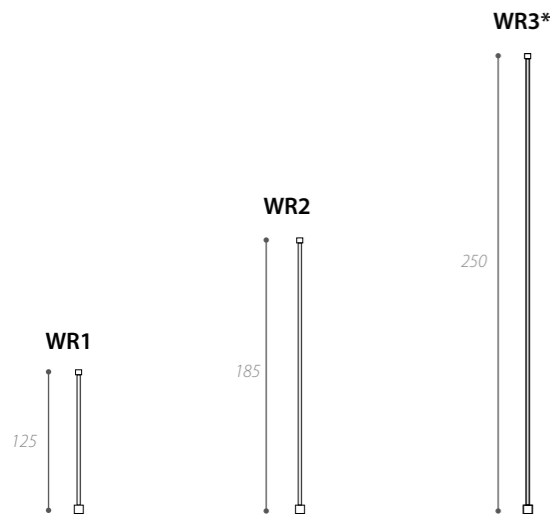

# ARCHETTO FLEXIBLE

Barra in acciaio armonico e strip LED incorporate/  
Flexible steel bar and LED strip integrated/

Direzione Luminosa/  
Light's direction

WA/WR/WS: Particolare dell'attacco  
WA/WR/WS: Mounting's detail

WR3\*/WS3\*: solo per uso a parete in verticale e soffitto  
WR3\*/WS3\*: only as vertical wall and ceiling use

WR1 3k white	34W-1185Lm	24v	Driver needed not included
WR1 4k white	34W-1185Lm	24v	Driver needed not included
WR1 RGB	23W	24v	Driver needed not included
WR2 3k white	50W-1800Lm	24v	Driver needed not included
WR2 4k white	50W-1800Lm	24v	Driver needed not included
WR2 RGB	35W	24v	Driver needed not included
WR3 3k white	70W-2470Lm	24v	Driver needed not included
WR3 4k white	70W-2470Lm	24v	Driver needed not included
WR3 RGB	48W	24v	Driver needed not included